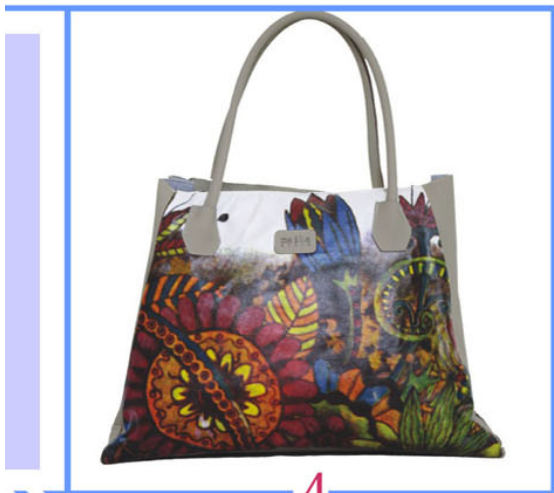

# Maika Premium

smooth tote series

ACCORDILADY

1. HUMMBIRD, 2. VIOLINA, 3. ACCORDILADY,  
4. THE DOVEWAY, 5. SUNDAYBLOOM

P : 50 cm    L : 14 cm    T : 33 cm    tali : 60 cm

# Maika Premium

trap sling series

FOWL CRIBS

# Maika Premium

trap sling series

MADAGASCAR

1. SHAPE GARDEN, 2. ENCHANTED, 3. THE OCEAN,  
4. MADAGASCAR, 5. FOWL CRIBS

P : 50 cm    L : 14 cm    T : 33 cm    tali : 58 cm