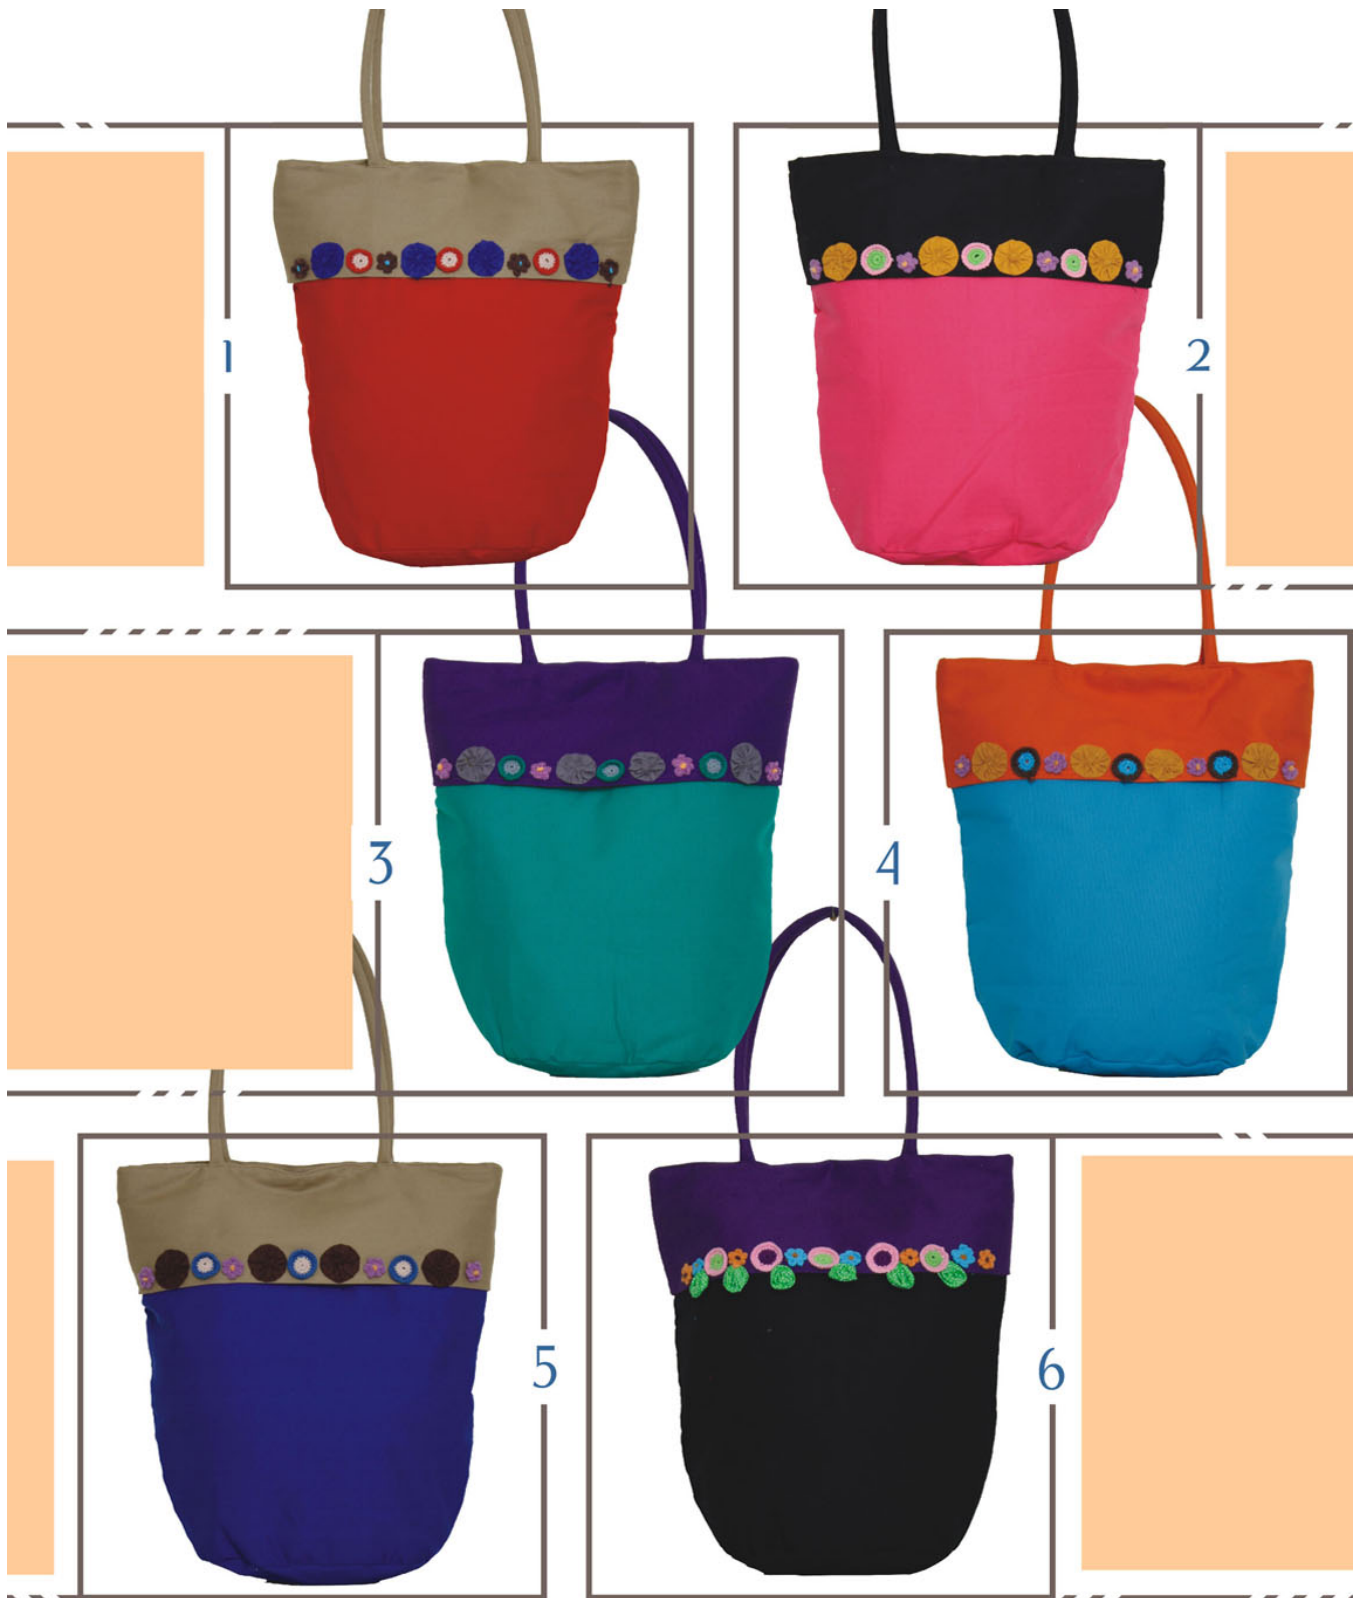

# Charm

grey series

P : 49 cm    L : - cm    T : 35 cm    tali : 31 cm

maika 2014 / 43 / *Maika for Everyone*

SEED  
& BEAN  
series

SEED  
& BEAN  
series

1. SEED & BEEN RED, 2. SEED & BEEN PINK, 3. SEED & BEEN GREEN,  
 4. SEED & BEEN TURKISH, 5. SEED & BEEN BLUE, 6. SEED & BEEN BLACK

P : 39 cm    L : 15 cm    T : 40 cm    tali : 62 cm

SEED  
& BEAN  
series

A woman with long dark hair is smiling and posing in a fashion ensemble. She is wearing a white long-sleeved top with a small dot pattern, a grey and white checkered skirt with a denim hem, and pink flat shoes. She has a large, bright yellow bag with a blue and white polka-dot pattern slung across her body. Her accessories include a chunky black necklace, several colorful bangles, and a watch. The background is a wall covered in a collage of various magazine pages and articles, including titles like 'MUSIK', 'INVASI', 'FASHION GUY CERTO 2010', 'STAR REBORN', and 'SEXY Silhouette'.